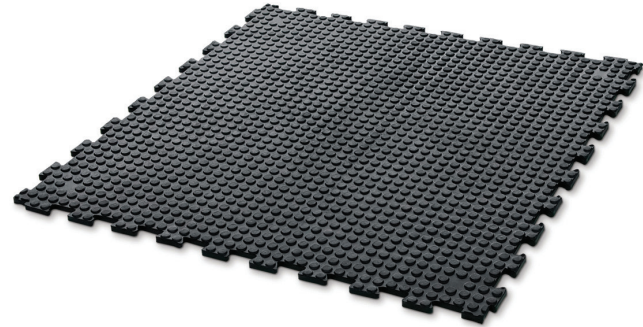

# DoubleStud - Dairy

23mm thick, multi-use mat with rubber studs on both surface and underside.

DoubleStud is a 23mm thick, multi-use rubber matting with studs on both the surface and underside designed to provide anti-slip support for hooves. Its prominent profile ensures excellent grip, providing surety for your animals. Excellent in a range of applications including wash bay areas, entry/exit, herringbone platforms, yards, deer sheds, feed pads, and underpasses.

## Applications

Yards, Entry/Exit, Herringbone Milking Platforms, Underpass, Feed Pads, Deer Sheds, Wash Bays

## Properties

Made from high MPA rubber from new and recycled product using a unique vulcanisation process. Fully sealed and won't hold moisture or bacteria.

### Features

- Studded base for added comfort
- Interlocking Edge
- Heavy duty rubber, made to last